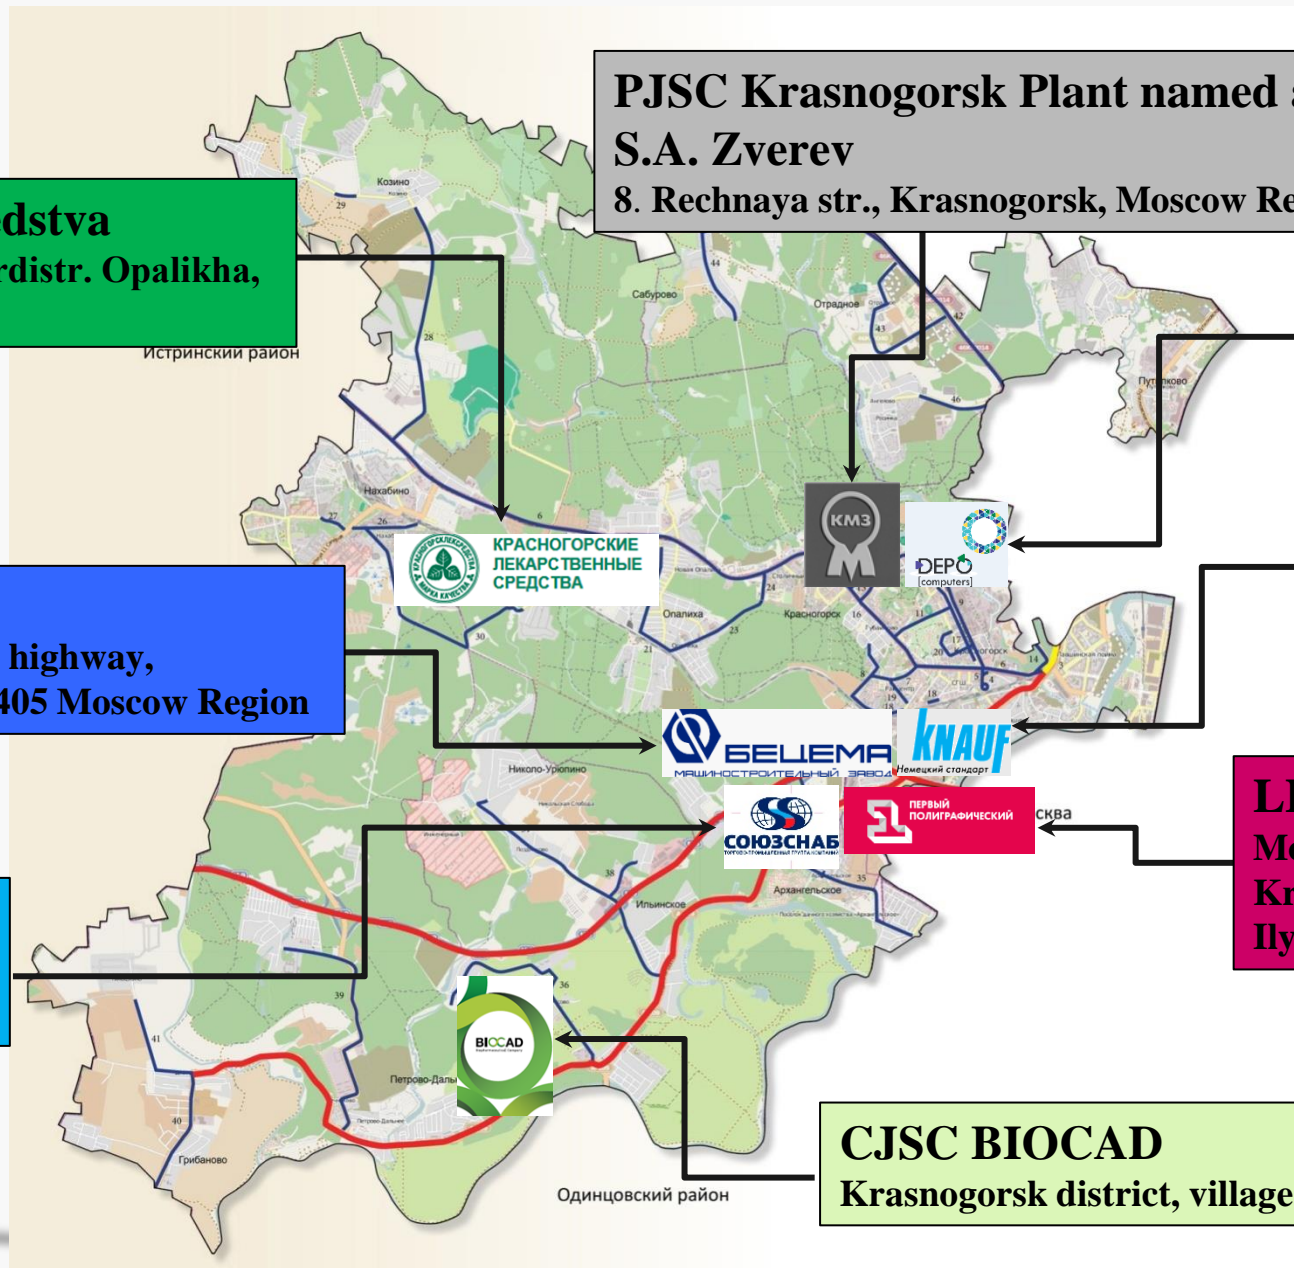

Krasnogorsk - diverse industry district

JSC Krasnogorskleksredstva
ул. Мира, д. 25. Mira str., merdistr. Opalikha,
Krasnogorsk, Moscow Region

**PJSC Krasnogorsk Plant named after
S.A. Zverev**
8. Rechnaya str., Krasnogorsk, Moscow Region

LLC DEPO Electronics
12, K/3 Krasnogorsk-Mitino,
Krasnogorsk, 143402, Moscow
Region.

JSC Betcema
2nd km of Ilyinskoye highway,
Krasnogorsk-5, 143405 Moscow Region

LLC Knauf Gips
139 Centralnaya str., Krasnogorsk
143405 Moscow Region.

Soyuzsnab Group
6, Ilyinskiy tupic, Krasnogorsk,
143406 Moscow Region,

LLC First Printing and Publishing
Moscow region, Krasnogorsk district,
Krasnogorsk-5 railway station,
Ilyinskoye highway, 4th km.

CJSC BIOCAD
Krasnogorsk district, village of Petrovo-Dalnee