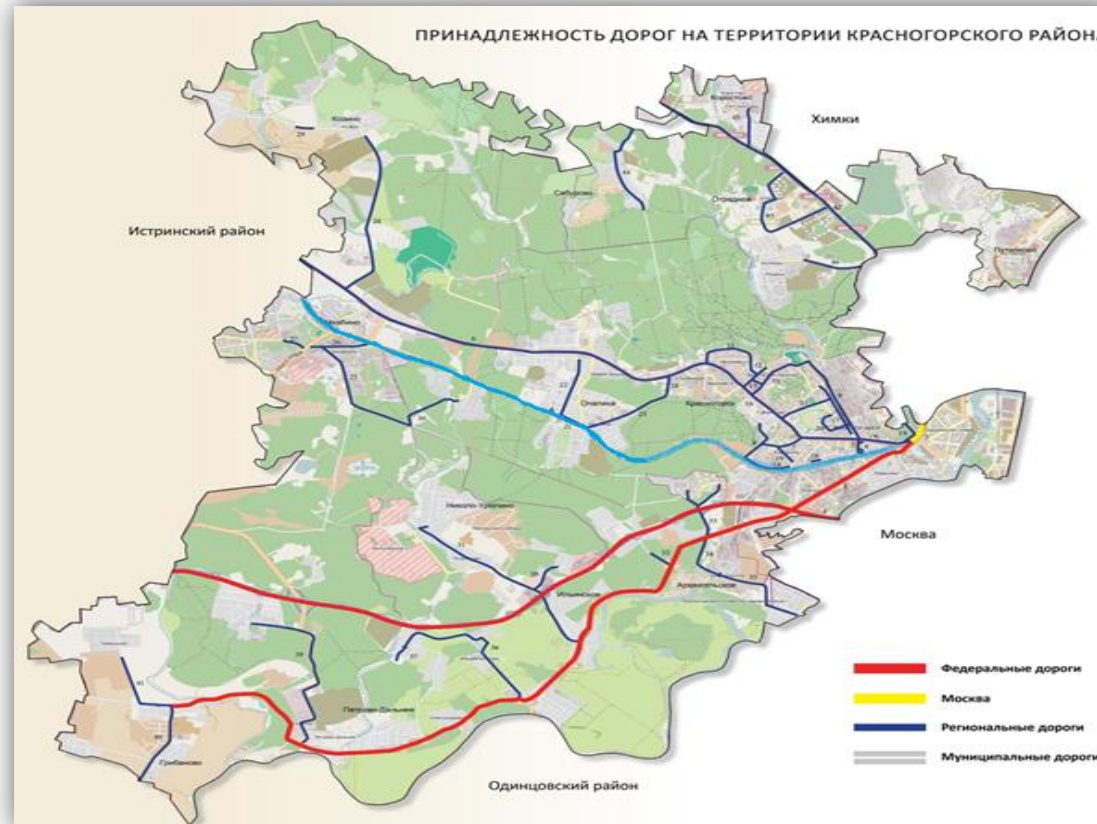

## **M**etro:

- ✓ Miakinino;
- ✓ Volokolamskaya;
- ✓ Mitino.

Multilevel interchange at the intersection of Volokolamskoe and Ilyinskoe highways.

The construction is planned to be fully completed at the end of 2019.

Total traffic performance of the new facility will exceed 80 thousand cars per day.