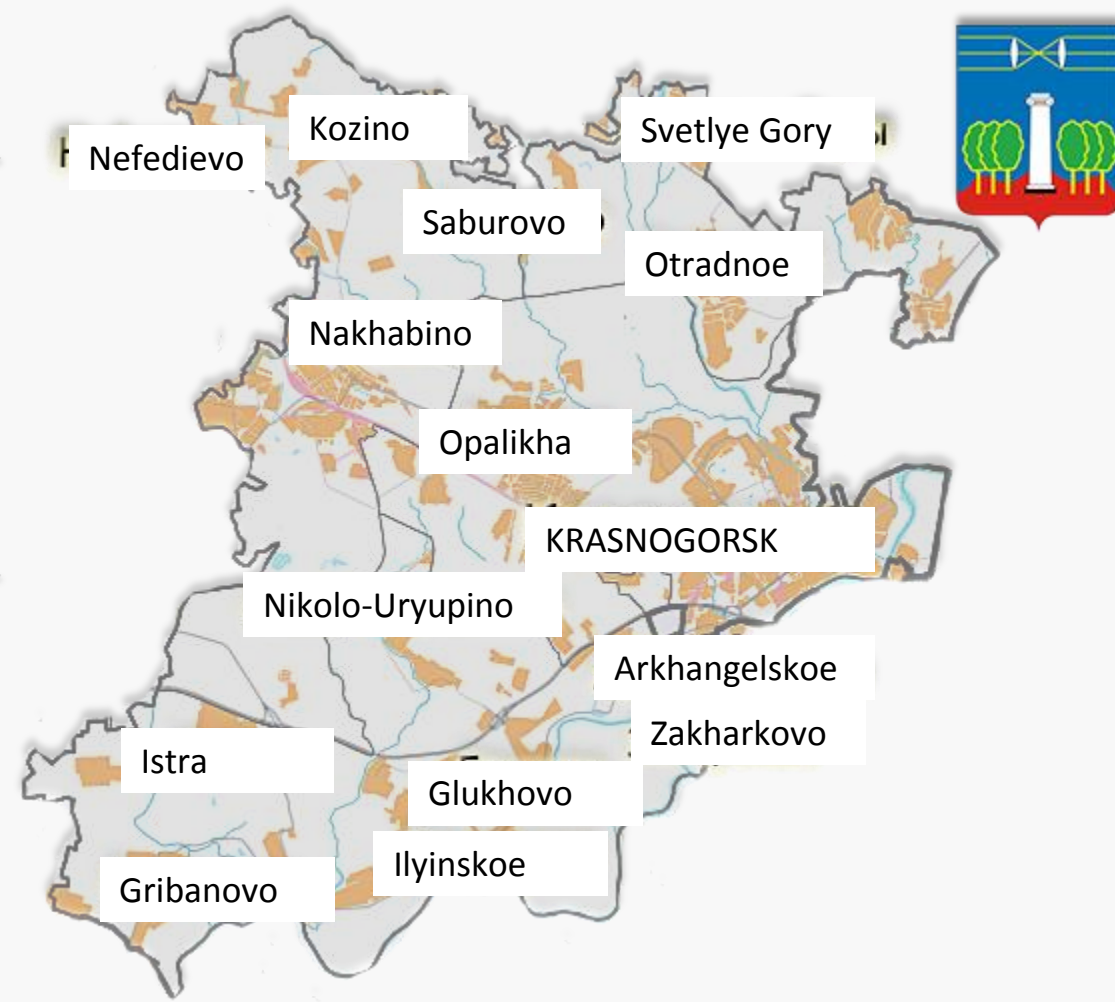

# WHY THE URBAN DISTRICT KRASNOGORSK?

**KRASNOGORSK** - principal city of business in the Moscow region

**CLOSE TO MOSCOW** (3 km. from Moscow Ring Road)

Developed transport infrastructure

**ONE** of the largest exhibition centers in the world -

**one** of the best rated municipalities to create conditions for business development in the Moscow region

**73** construction permits (2018)

Area

22 339 ha

Population

263 143 people

over 500 000 people including sojourners

Geographic location

- 3 km. from the Moscow Ring Road;
- 23 km. from the Kremlin of Moscow;
- 25 km. from the Sheremetyevo Airport;
- environmentally pristine zone by the side of the Moscow river.

# Transport System

5 railway stations of the Riga direction

**Federal highways (30,35km):**

- ✓ Novorigskoe highway; ●
- ✓ Ilyinskoe highways; ●

**Regional highways (119km):**

- ✓ Pyatnitskoe highway; ●
- ✓ Volokolamskoe highway; ●